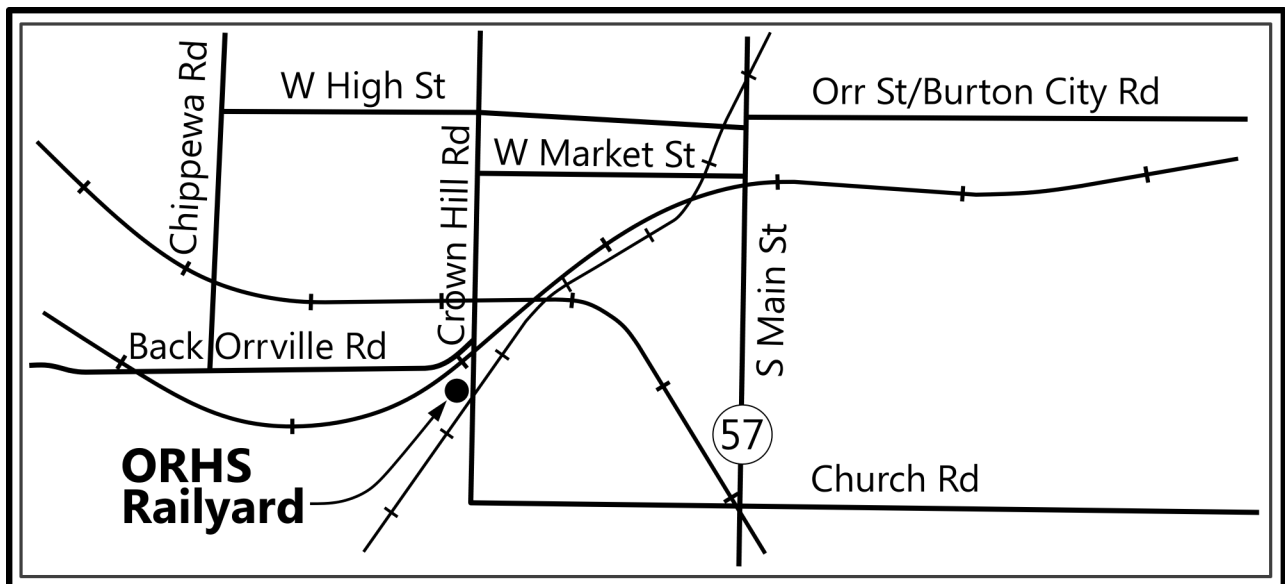

Riding with Santa

Train rides are located at the ORHS Railyard, 2174 South Crown Hill Road in Orrville between Scotts Miracle-Gro and Catrone Trucking. ORHS parking attendants will show you where to park. Boarding starts 20 minutes prior to departure.

Please note: The train does not depart from the downtown Depot.

Tickets are **$30 per seat** plus ticketing fees to ride see Santa

Children under 2 years ride free. Sorry, no group rates available

Order tickets online from our website Events page at

orrvillerailroad.com/events

Orrville Railroad Heritage Society, Inc.

145 Depot Street

P.O. Box 11

Orrville, Ohio 44667

(330) 683-2426

www.orrvillerailroad.com

ORHS is an all-volunteer, historical and educational non-profit 501(c)(3) corporation.